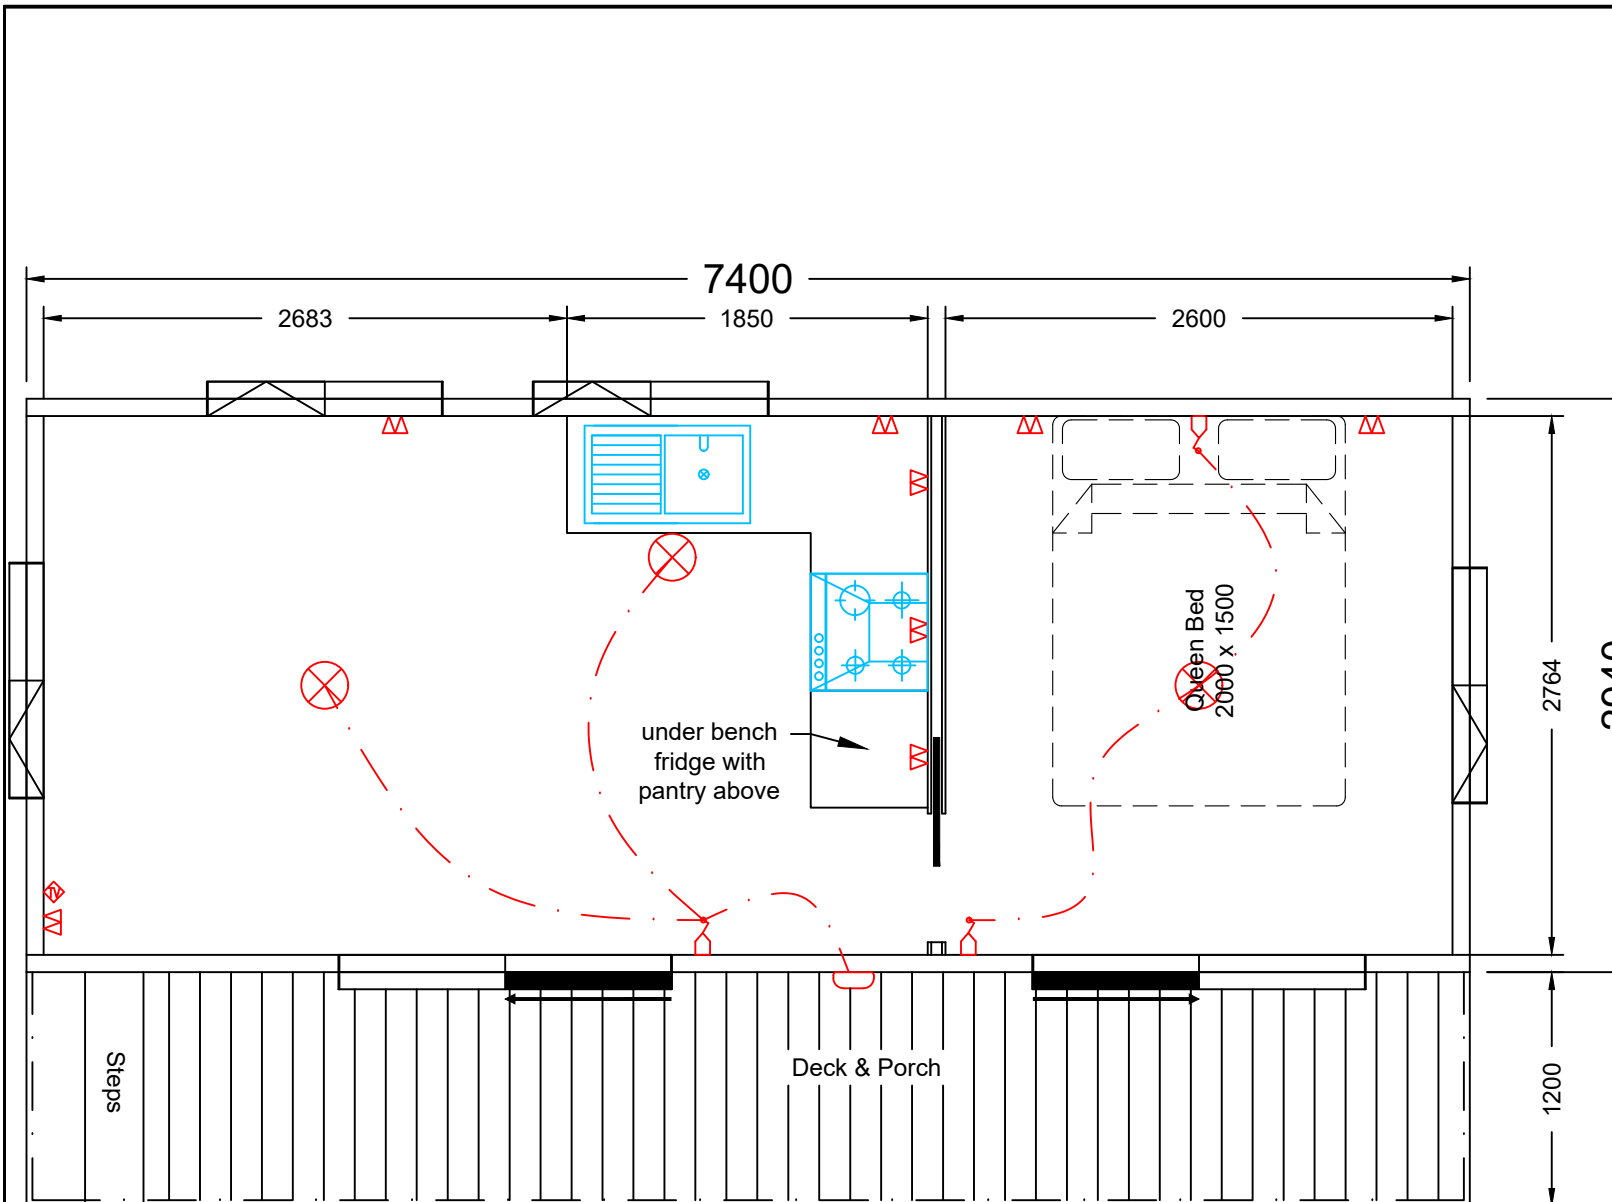

Plan No:	T121.7
Series:	Traveller
Dimensions:	7.4m x 2.94m
Floor Area:	21.8m ²
Updated:	22/01/2025
Scale:	-

LEISUREBUILT
 6 Innovation Way
 Horotiu
 New Zealand
 Ph: (0800) 600-615
 Web: www.leisurebuilt.co.nz

(NB: All pricing valid 2 months from below date and subject to Leisurebuilt Ltd standard terms and conditions of sale.)

Plan No:	T121.7 Std
Series:	Traveller
Dimensions:	7.4m x 2.94m
Floor Area:	21.8m ²
Updated:	22/01/2025
Scale:	-