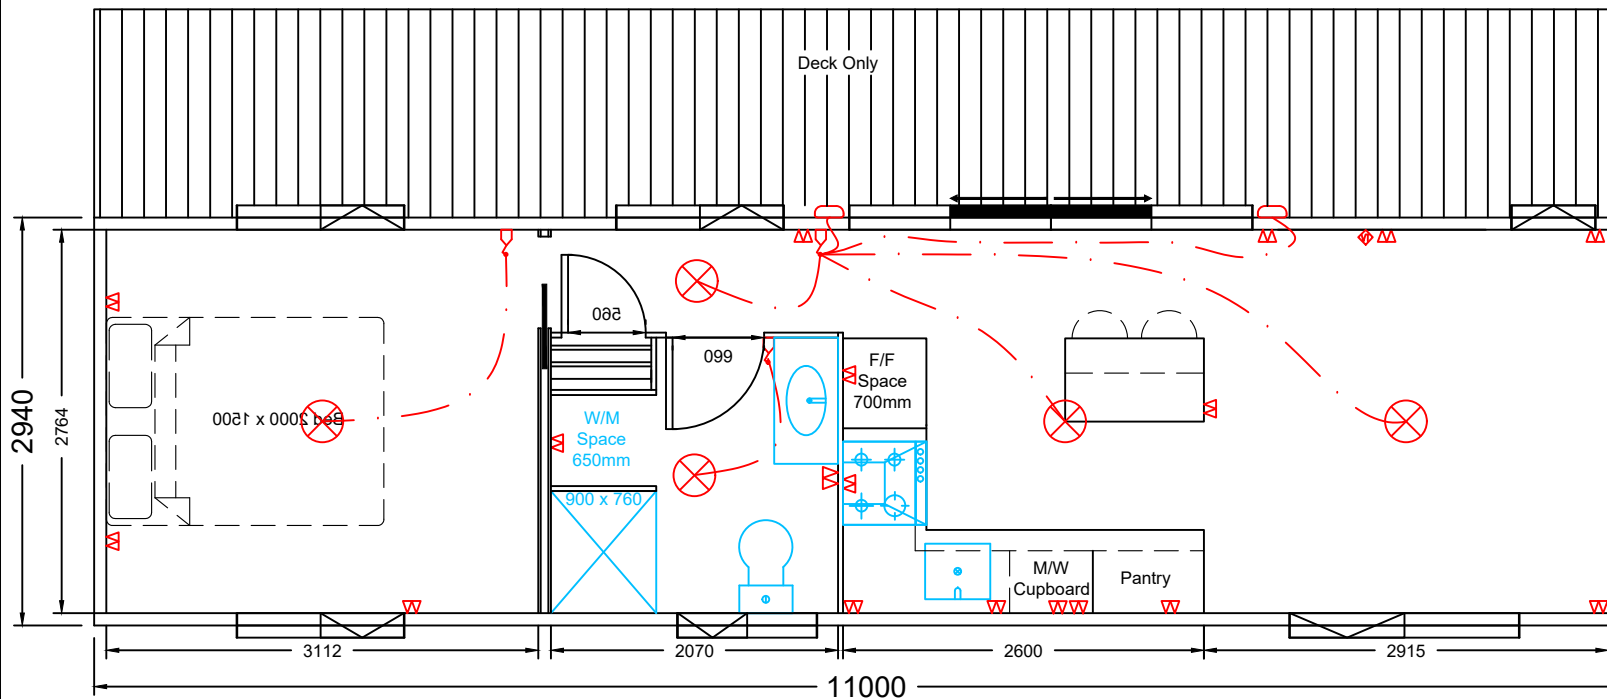

(NB: All pricing valid 2 months from below date and subject to Leisurebuilt Ltd standard terms and conditions of sale.)

Plan No:	T121.7 Std
Series:	Traveller
Dimensions:	7.4m x 2.94m
Floor Area:	21.8m ²
Updated:	22/01/2025
Scale:	-

Plan No:	T126.5
Series:	Traveller
Dimensions:	9.0m x 2.94m
Floor Area:	26.5m ²
Updated:	22/01/2025
Scale:	-

Optional laundry room installed in corner of deck including aluminum/glass locked door, light, power outlet, plus washing machine & waste.

Also includes deck & porch upgrade to 1500mm wide

Add \$5,975

LEISUREBUILT
 6 Innovation Way
 Horotiu
 New Zealand
 Ph: (0800) 600-615
 Web: www.leisurebuilt.co.nz

LEGEND

-  Power Point Single
-  Power Point Double
-  TV Outlet
-  Extractor Fan
-  Light Switch
-  Exterior Light
-  Interior Light Std
-  Interior Light Std
-  Wall Light With Switch

(NB: All pricing valid 2 months from below date and subject to Leisurebuilt Ltd standard terms and conditions of sale.)

Plan No:	T132.3
Series:	Traveller
Dimensions:	11m x 2.94m
Floor Area:	32.3m ²
Updated:	22/01/2025
Scale:	-