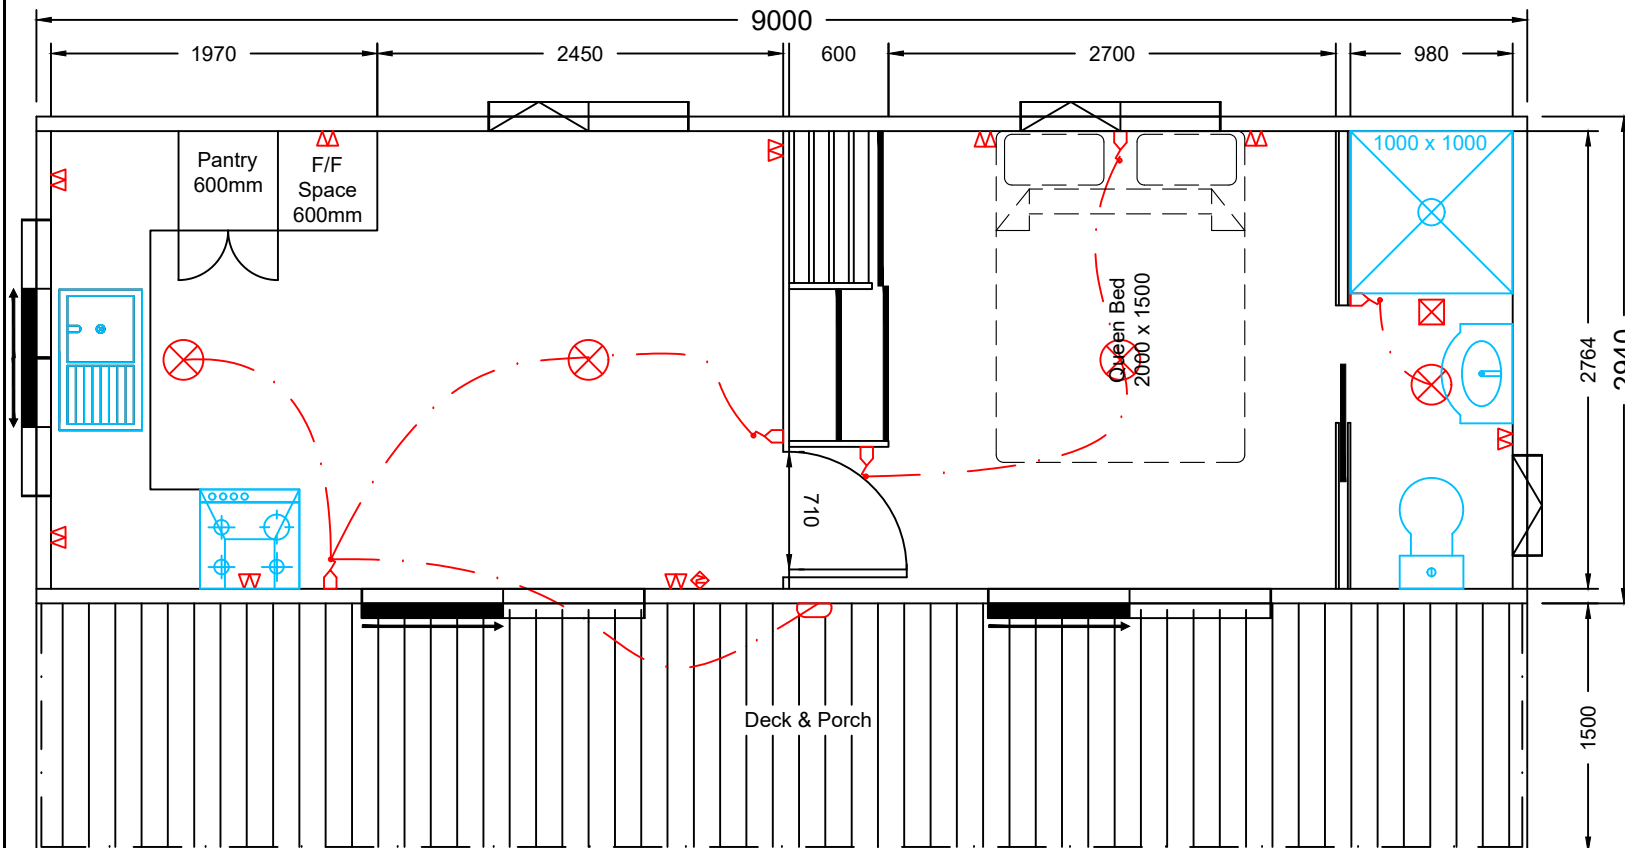

(NB: All pricing valid 2 months from below date and subject to Leisurebuilt Ltd standard terms and conditions of sale.)

Plan No:	T121.7 Std
Series:	Traveller
Dimensions:	7.4m x 2.94m
Floor Area:	21.8m ²
Updated:	22/01/2025
Scale:	-

Plan No:	T126.5
Series:	Traveller
Dimensions:	9.0m x 2.94m
Floor Area:	26.5m ²
Updated:	22/01/2025
Scale:	-

Optional laundry room installed in corner of deck including aluminum/glass locked door, light, power outlet, plus washing machine & waste.

(NB: All pricing valid 2 months from below date and subject to Leisurebuilt Ltd standard terms and conditions of sale.)

Plan No:	T132.3
Series:	Traveller
Dimensions:	11m x 2.94m
Floor Area:	32.3m ²
Updated:	22/01/2025
Scale:	-