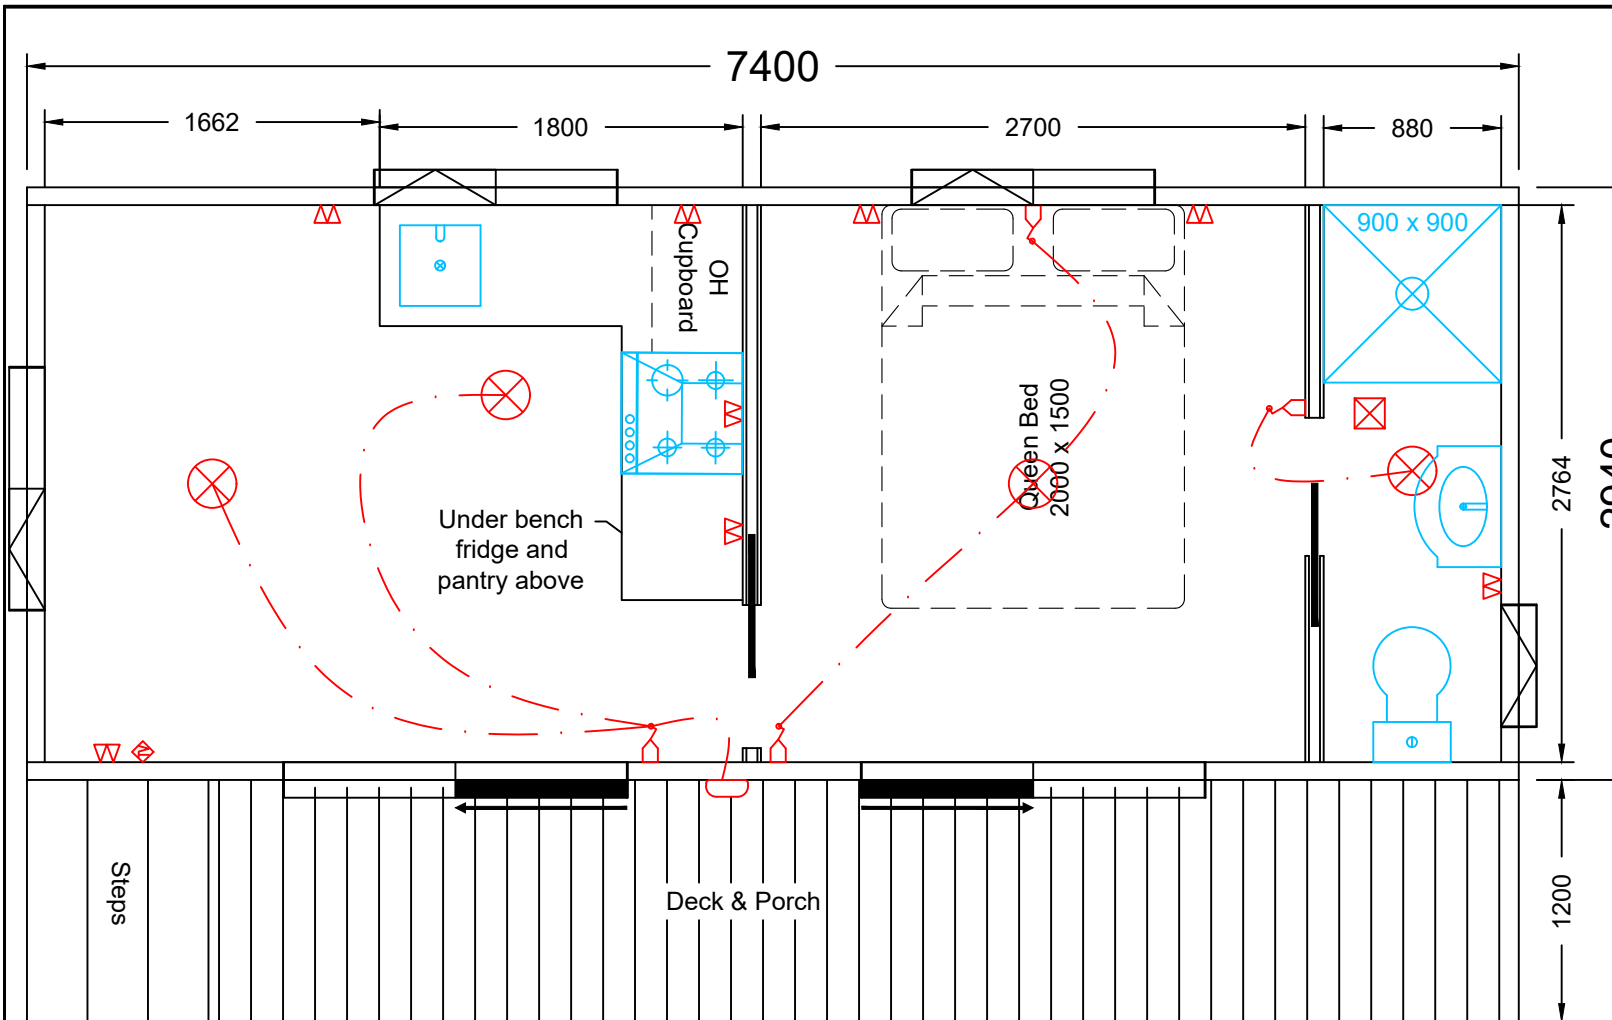

LEISUREBUILT
6 Innovation Way
Horotiu
New Zealand
Ph: (0800) 600-615
Web: www.leisurebuilt.co.nz

1. **LEGEND**
2. Power Point Single
   - Power Point Double
   - TV Outlet
   - Extractor Fan
   - Light Switch
   - Exterior Light
   - Interior Light Std
   - Interior Downlight Std
   - Wall Light With Switch

PLAN DETAILS

Factory Price
$96,261.00

Price includes G.S.T, standard flooring, window coverings, deck, and porch, kitchen (PC sum), bathroom, electrical as drawn on plan. Plus, our 2-year on-site warranty.

Insulation priced to comply with H1/AS1 & H1/VM1 for Climate Zones 1-3
Additional options by request.

(NB: All pricing valid 2 months from below date and subject to Leisurebuilt Ltd standard terms and conditions of sale.)

Plan No:	T121.7
Series:	Traveller
Dimensions:	7.4m x 2.94m
Floor Area:	21.8m²
Updated:	22/01/2025
Scale:	-