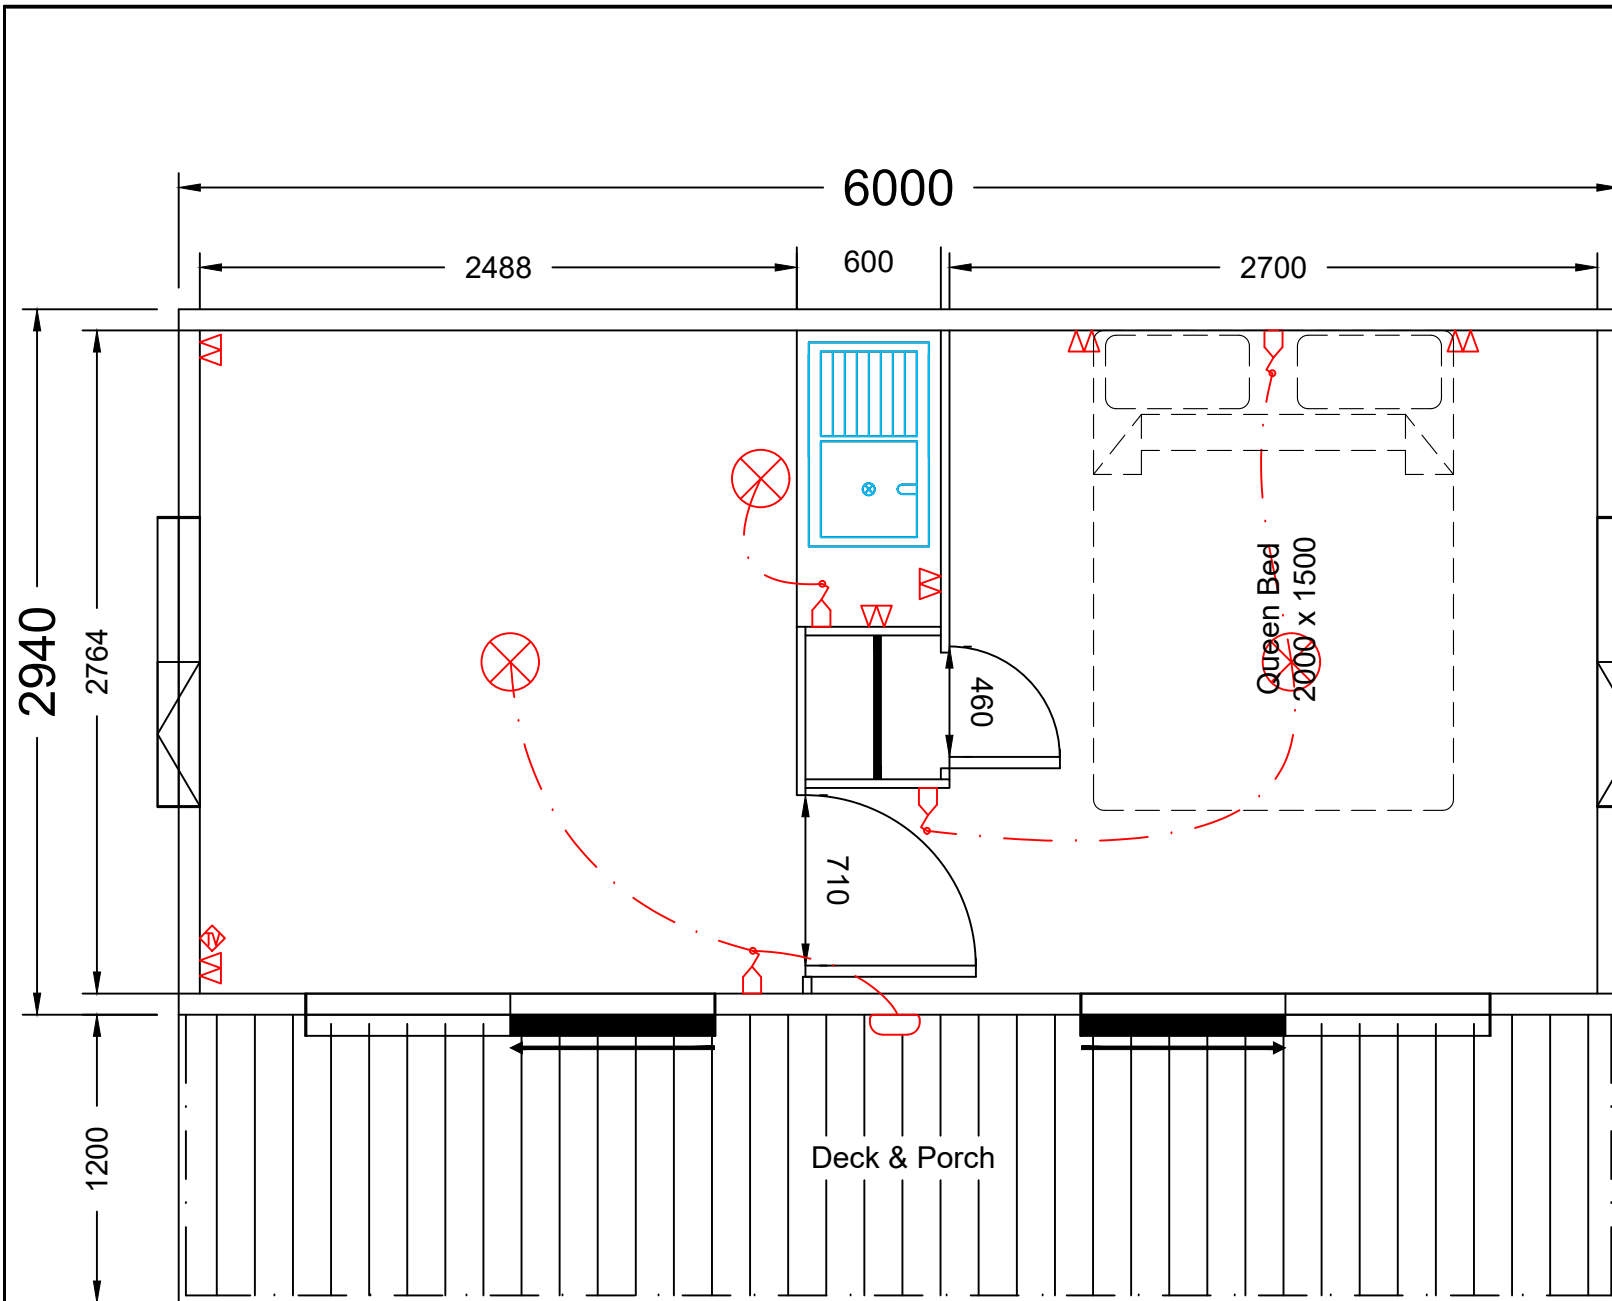

PLAN DETAILS

Factory Price
\$58,682.00

Price includes G.S.T, standard flooring, window coverings, deck, and porch, kitchen (PC sum), bathroom, electrical as drawn on plan. Plus, our 2-year on-site warranty.

Plan No:	T014.7
Series:	Traveller
Dimensions:	5.0m x 2.94m
Floor Area:	14.7m ²
Updated:	22/01/2025
Scale:	-

2940
1200

LEISUREBUILT
 6 Innovation Way
 Horotiu
 New Zealand
 Ph: (0800) 600-615
 Web: www.leisurebuilt.co.nz

(NB: All pricing valid 2 months from below date and subject to Leisurebuilt Ltd standard terms and conditions of sale.)

Plan No:	T121.7 Std
Series:	Traveller
Dimensions:	7.4m x 2.94m
Floor Area:	21.8m ²
Updated:	22/01/2025
Scale:	-

Plan No:	T126.5
Series:	Traveller
Dimensions:	9.0m x 2.94m
Floor Area:	26.5m ²
Updated:	22/01/2025
Scale:	-

Optional laundry room installed in corner of deck including aluminum/glass locked door, light, power outlet, plus washing machine & waste.