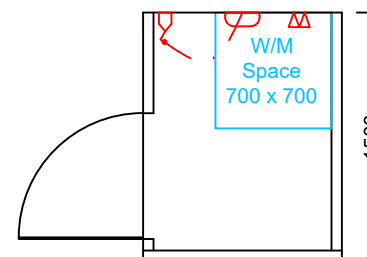

LEISUREBUILT
6 Innovation Way
Horotiu
New Zealand
Ph: (0800) 600-615
Web: www.leisurebuilt.co.nz

LEGEND

- Power Point Single
- Power Point Double
- TV Outlet
- Extractor Fan
- Light Switch
- Exterior Light
- Interior Light Std
- Interior Downlight Std
- Wall Light With Switch

PLAN DETAILS

Factory Price

$106,115.00

Price includes G.S.T, standard flooring, window coverings, deck, and porch, kitchen (PC sum), bathroom, electrical as drawn on plan. Plus, our 2-year on-site warranty.

Insulation priced to comply with H1/AS1 & H1/VM1 for Climate Zones 1-3
Additional options by request.

(NB: All pricing valid 2 months from below date and subject to Leisurebuilt Ltd standard terms and conditions of sale.)

Plan No:	T126.5
Series:	Traveller
Dimensions:	9.0m x 2.94m
Floor Area:	26.5m²
Updated:	22/01/2025
Scale:	-

Optional laundry room installed in corner of deck including aluminum/glass locked door, light, power outlet, plus washing machine & waste.

Also includes deck & porch upgrade to 1500mm wide

Add $5,975